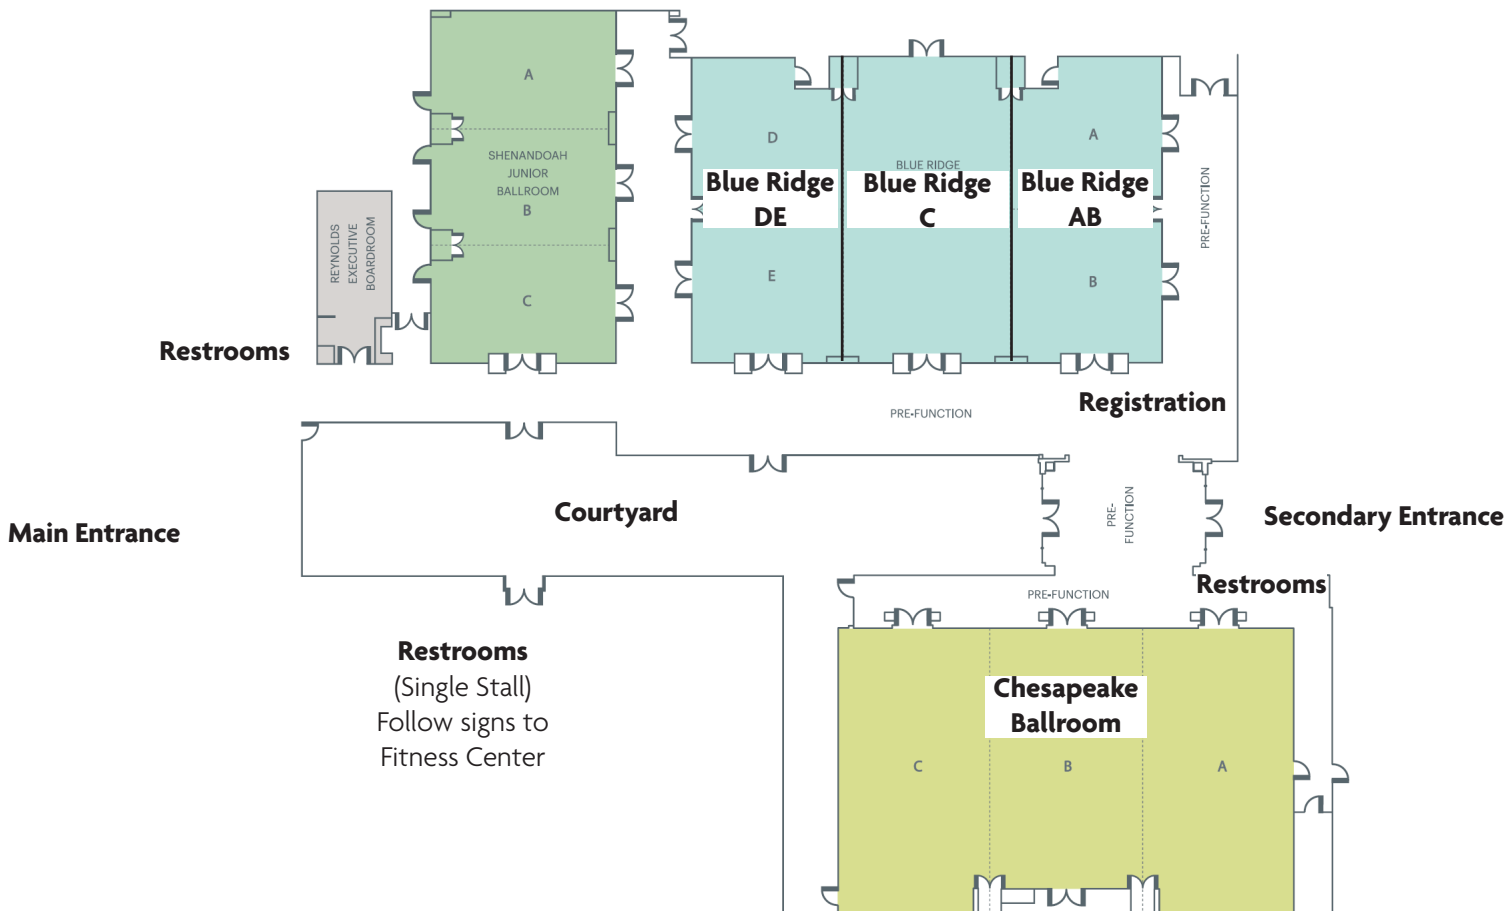

THE WESTIN RICHMOND

Free parking is available surrounding the hotel.
 Accessible parking is located to the left and right of the main entrance.